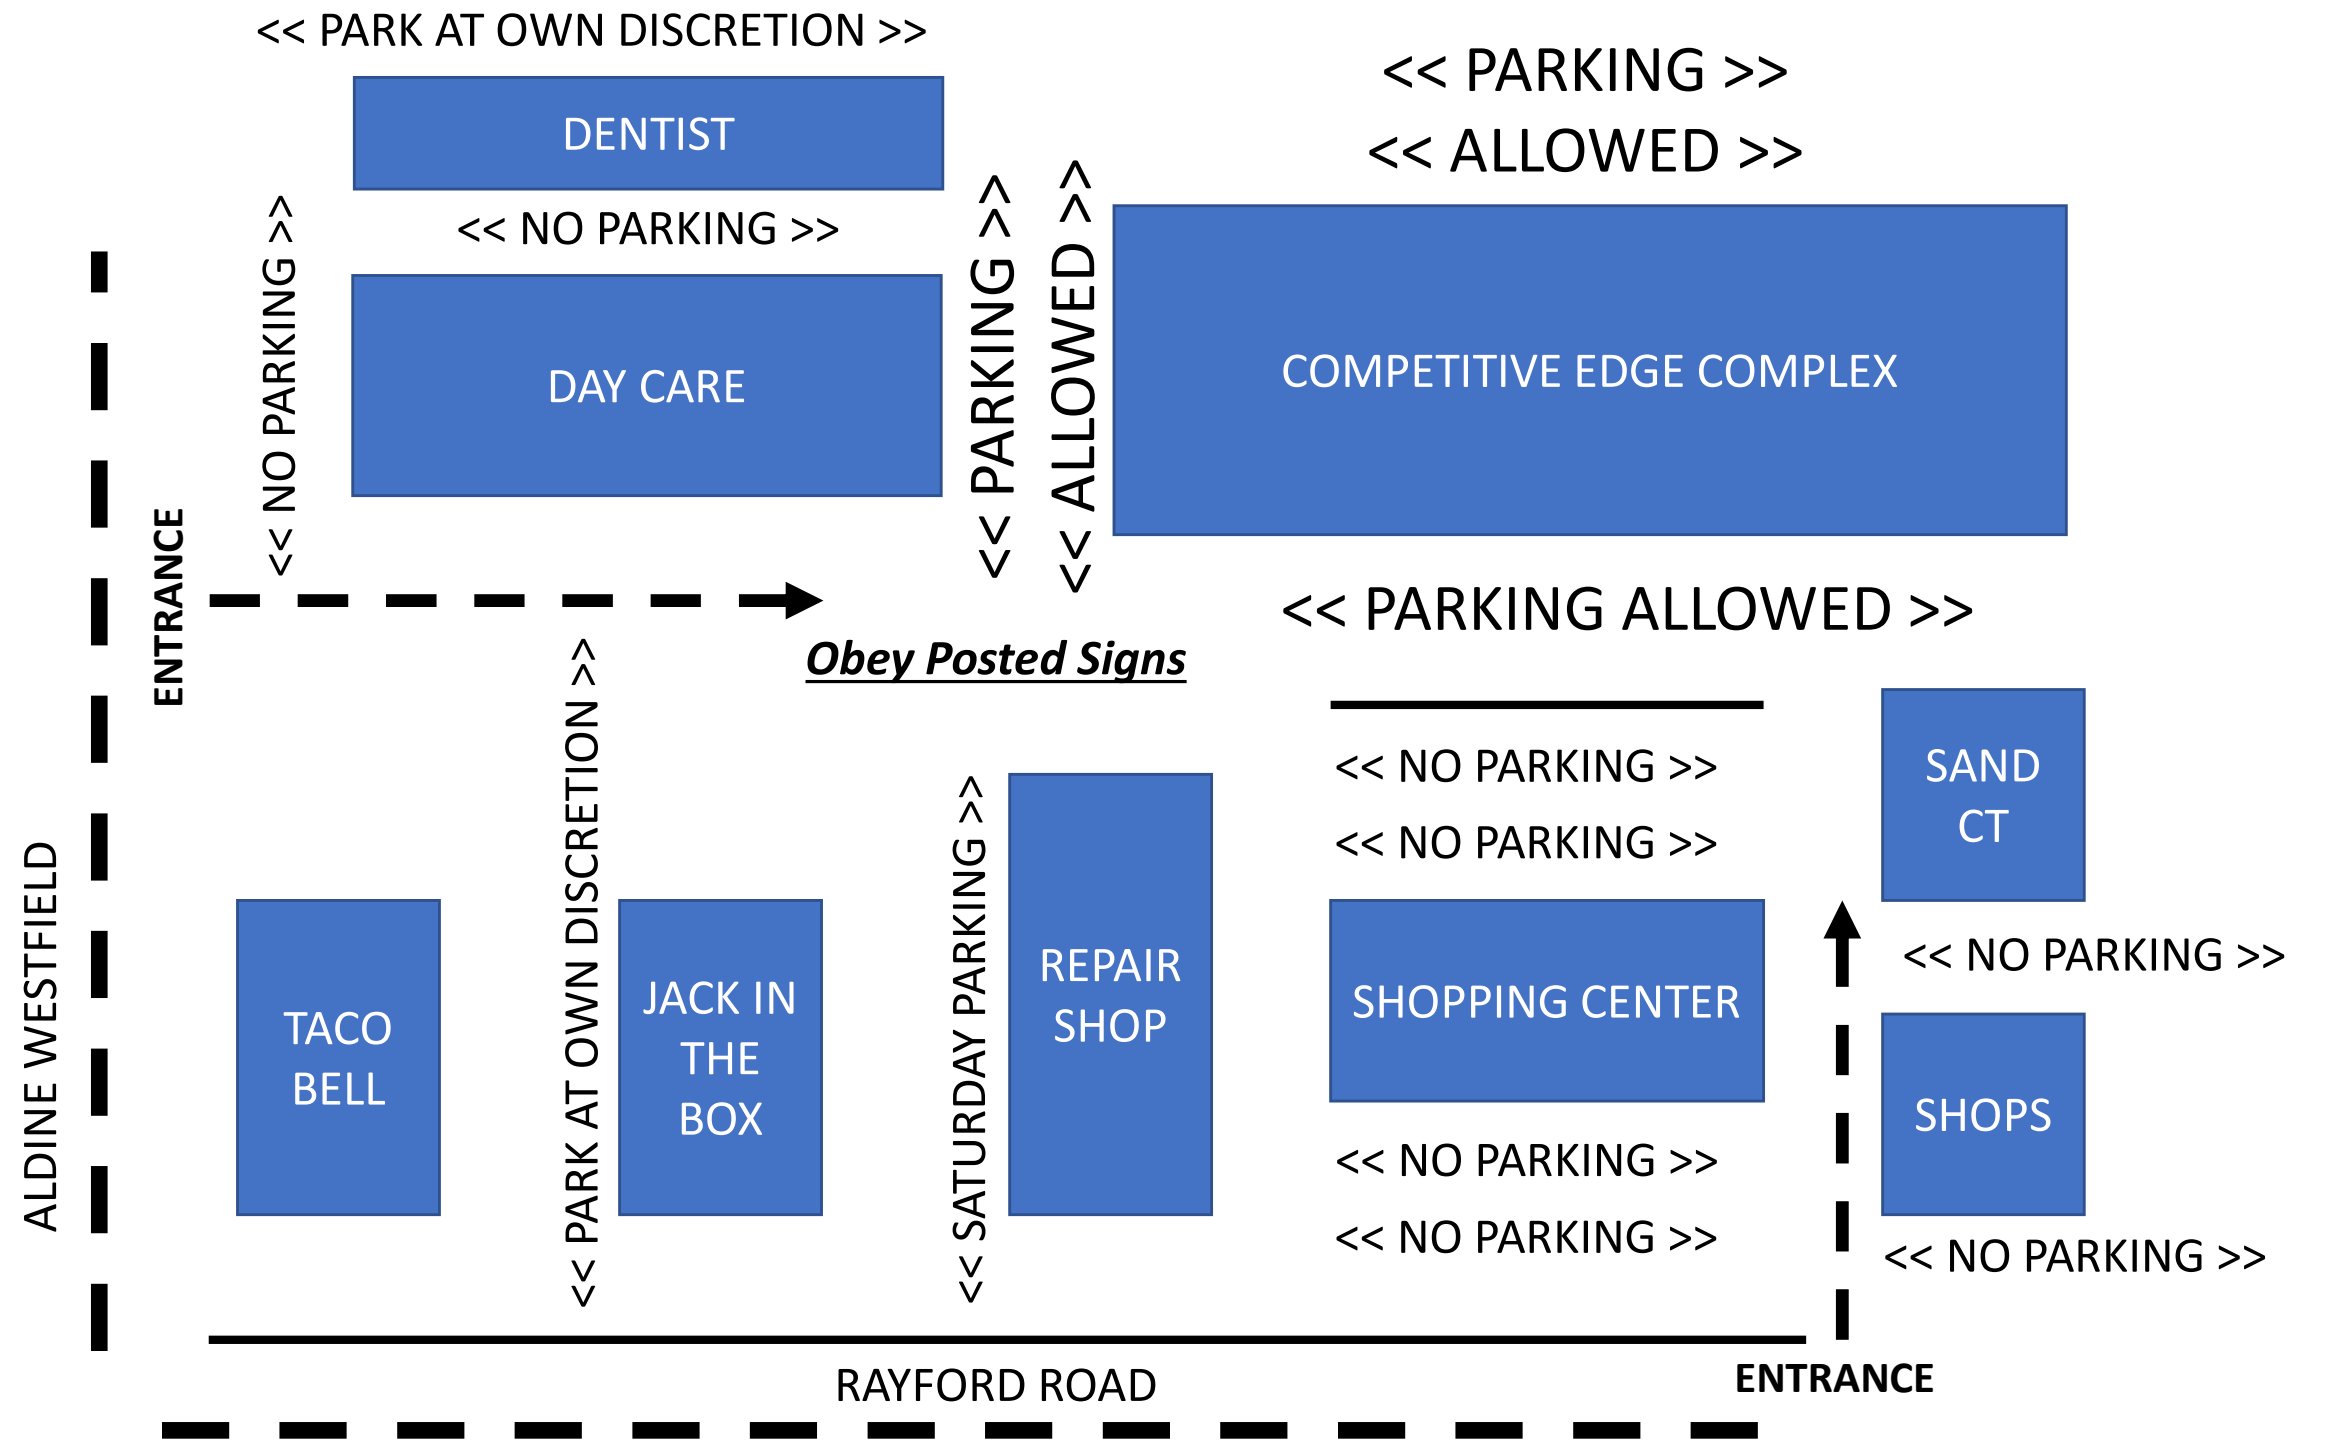

CHSM & THE EDGE ARE NOT RESPONSIBLE FOR TOWED VEHICLES

CHSM & THE EDGE ARE NOT RESPONSIBLE FOR TOWED VEHICLES

<< PARK AT OWN DISCRETION >>

DENTIST

<< NO PARKING >>

DAY CARE

<< PARKING >>

<< ALLOWED >>

COMPETITIVE EDGE COMPLEX

<< PARKING >>

<< ALLOWED >>

ENTRANCE

<< NO PARKING >>

Obey Posted Signs

<< PARKING ALLOWED >>

ALDINE WESTFIELD

TACO BELL

<< PARK AT OWN DISCRETION >>

JACK IN THE BOX

<< SATURDAY PARKING >>

REPAIR SHOP

<< NO PARKING >>

<< NO PARKING >>

SHOPPING CENTER

<< NO PARKING >>

<< NO PARKING >>

SAND CT

<< NO PARKING >>

SHOPS

<< NO PARKING >>

RAYFORD ROAD

ENTRANCE